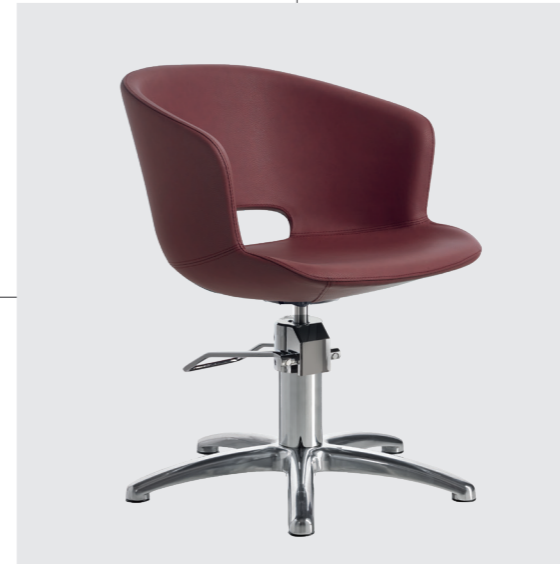

Luca Rossini
MADE IN ITALY

SALON FURNITURE, MADE IN ITALY

Luca Rossini
MADE IN ITALY

2026
COLLECTION

ELENA

COLORI IN FOTO:
COLOURS IN PHOTO:
SAGE GREEN N6
MULBERRY N4

LR/C354
€789

	POMPA CON FRENO PUMP WITH BRAKE	POMPA CON FRENO E BASE NERA PUMP WITH BRAKE AND BLACK BASE
	LR/C354 €789	LR/C354N €819
	LR/C354/R €859	LR/C354/RN €889
	LR/C354/S €859	LR/C354/SN €889

DISPONIBILE IN 44 COLORI / AVAILABLE IN 44 COLOURS

ANDREA

COLORI IN FOTO:
COLOURS IN PHOTO:
PEACOCK BLUE N3
COGNAC N5

LR/C154
€789

	POMPA CON FRENO PUMP WITH BRAKE	POMPA CON FRENO E BASE NERA PUMP WITH BRAKE AND BLACK BASE
★	LR/C154 €789	LR/C154N €819
R	LR/C154/R €859	LR/C154/RN €889
S	LR/C154/S €859	LR/C154/SN €889