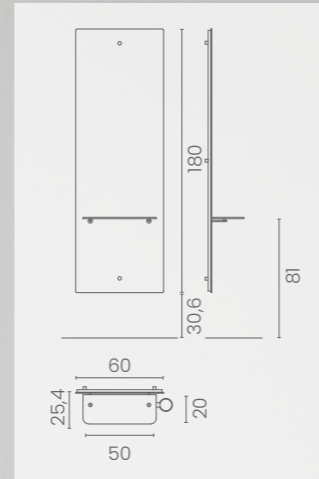

MONACO

LR/M090-A
€999

DISPONIBILE CON LED
 AVAILABLE WITH LED
LR/AC090
€149

MOTIVO

LR/M060-A

€929

DISPONIBILE CON LED
AVAILABLE WITH LED

LR/AC040