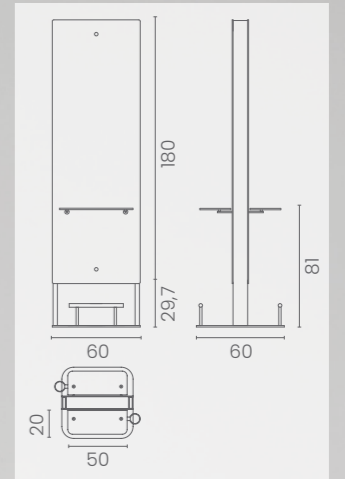

MOTIVO

LR/M062-A

€1.999