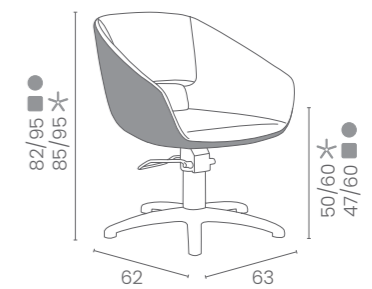

DISPONIBILE IN 44 COLORI / AVAILABLE IN 44 COLOURS

BEA

COLORI IN FOTO:
COLOURS IN PHOTO:
VINTAGE TAN G2
VINTAGE WHITE G3

LR/C904
€859

	POMPA CON FRENO PUMP WITH BRAKE	POMPA CON FRENO E BASE NERA PUMP WITH BRAKE AND BLACK BASE
★	LR/C904 €859	LR/C904N €889
R	LR/C904/R €929	LR/C904/RN €959
S	LR/C904/S €929	LR/C904/SN €959