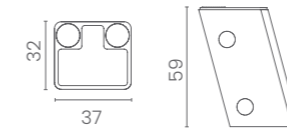

LR/WL005

€289