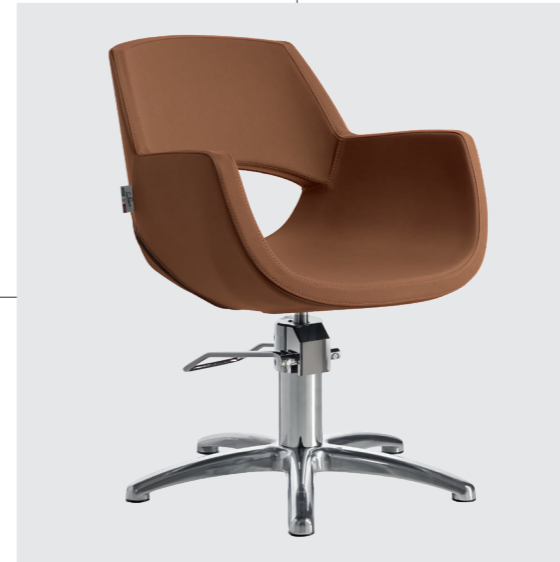

LR/C504
€859