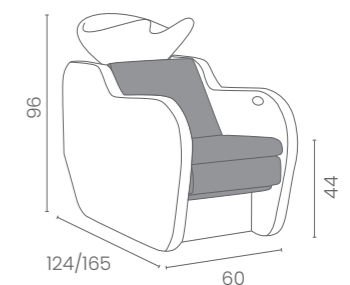

COLORI / COLOURS A ■ B □

DISPONIBILE IN 44 COLORI / AVAILABLE IN 44 COLOURS