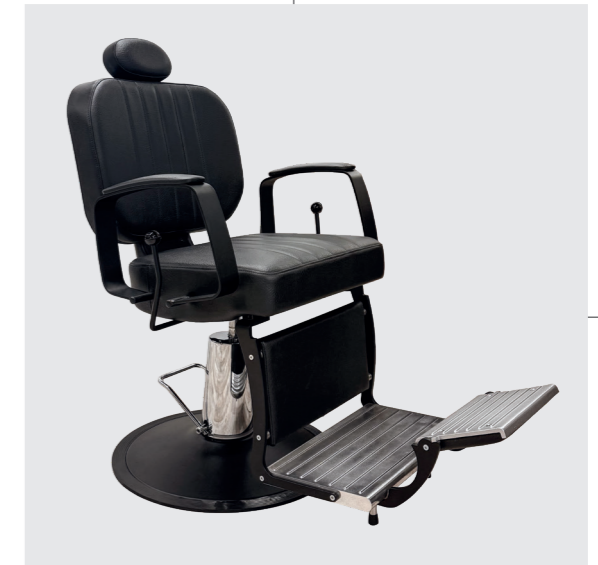

LR/M010-B
€719

DISPONIBILE CON LED
 AVAILABLE WITH LED
 LR/AC040
€149

FIGARO

COLORI IN FOTO:
COLOURS IN PHOTO:
VINTAGE ASH G4
VINTAGE BLACK G1

LR/BC650

€1.719

COLORI / COLOURS A ■ B □

DISPONIBILE IN 44 COLORI / AVAILABLE IN 44 COLOURS

MISTRAL

COLORE IN FOTO:
COLOUR IN PHOTO:
VINTAGE BLACK G1

LR/BC850

€2.929

LR/BC855

€3.289

DISPONIBILE IN 44 COLORI / AVAILABLE IN 44 COLOURS

LEVANTE

COLORE IN FOTO:
COLOUR IN PHOTO:
TEA 62

LR/BC750
€2.929

LR/BC755
€3.289

DISPONIBILE IN 44 COLORI / AVAILABLE IN 44 COLOURS

ALBA

COLORE IN FOTO:
COLOUR IN PHOTO:
PEACOCK BLUE N3

LR/W081/B
€2.859

	LR/W081/B €2.859	LR/W082/B €2.649
	LR/W081/N €2.999	LR/W082/N €2.789