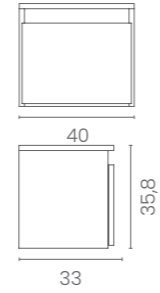

CARPI

LR/MC010
LR/MC015
€429

TENGO

LR/MC020
LR/MC030
€289

LR/MC020

OTELLO+
LR/S015
€349

H: 64 / 84

ROMEO+
LR/S025
€289

H: 64 / 84

SELLA
LR/S040
€429

H: 60 / 86

OTELLO
LR/S010
€229

H: 64 / 84

ROMEO
LR/S020
€169

H: 64 / 84

SELLA
LR/S050
€359

H: 60 / 86

COLORI IN FOTO / COLOURS IN PHOTO: RED PEARL P8 - VINTAGE ASH G4 - GREEN ICE R6