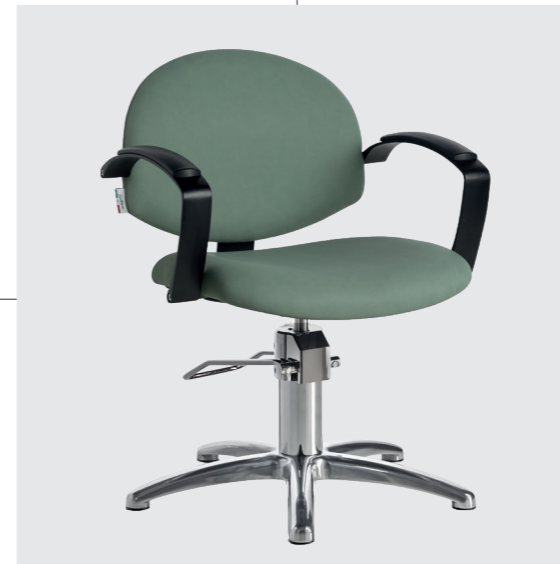

LR/C254
€719