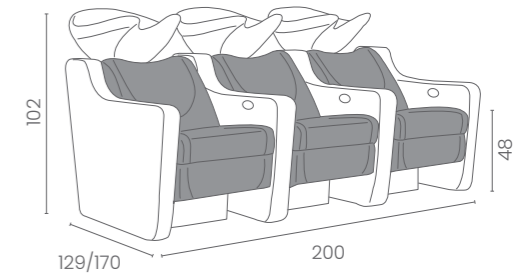

COLORI / COLOURS A ■ B □
DISPONIBILE IN 44 COLORI / AVAILABLE IN 44 COLOURS