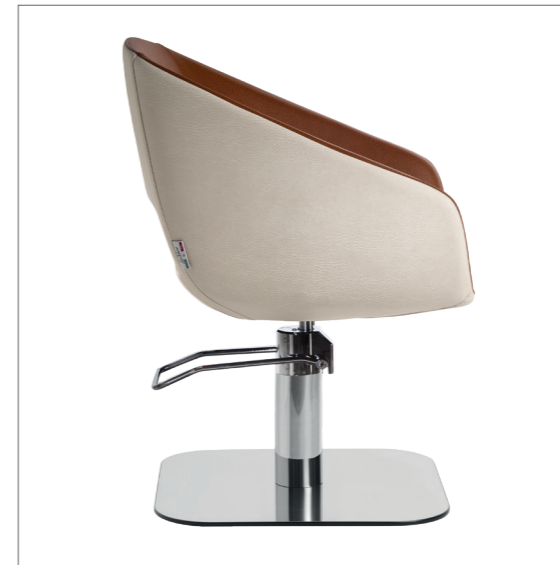

COLORI / COLOURS A ■ B □
DISPONIBILE IN 44 COLORI / AVAILABLE IN 44 COLOURS

TINA

COLORI IN FOTO:
COLOURS IN PHOTO:
MULBERRY N4
SAGE GREEN N6

LR/C254
€719

	POMPA CON FRENO PUMP WITH BRAKE	POMPA CON FRENO E BASE NERA PUMP WITH BRAKE AND BLACK BASE
	LR/C254 €719	LR/C254N €749
	LR/C254/R €789	LR/C254/RN €819
	LR/C254/S €789	LR/C254/SN €819

DISPONIBILE IN 44 COLORI / AVAILABLE IN 44 COLOURS

BEA

COLORI IN FOTO:
COLOURS IN PHOTO:
VINTAGE TAN G2
VINTAGE WHITE G3

LR/C904
€859

	POMPA CON FRENO PUMP WITH BRAKE	POMPA CON FRENO E BASE NERA PUMP WITH BRAKE AND BLACK BASE
★	LR/C904 €859	LR/C904N €889
R	LR/C904/R €929	LR/C904/RN €959
S	LR/C904/S €929	LR/C904/SN €959