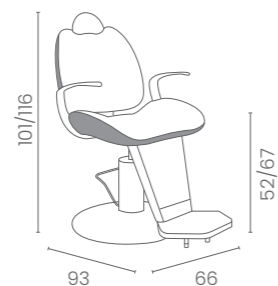

LR/M010-B
€719

DISPONIBILE CON LED
 AVAILABLE WITH LED
 LR/AC040
€149

FIGARO

COLORI IN FOTO:
COLOURS IN PHOTO:
VINTAGE ASH G4
VINTAGE BLACK G1

LR/BC650

€1.719

COLORI / COLOURS A ■ B □

DISPONIBILE IN 44 COLORI / AVAILABLE IN 44 COLOURS