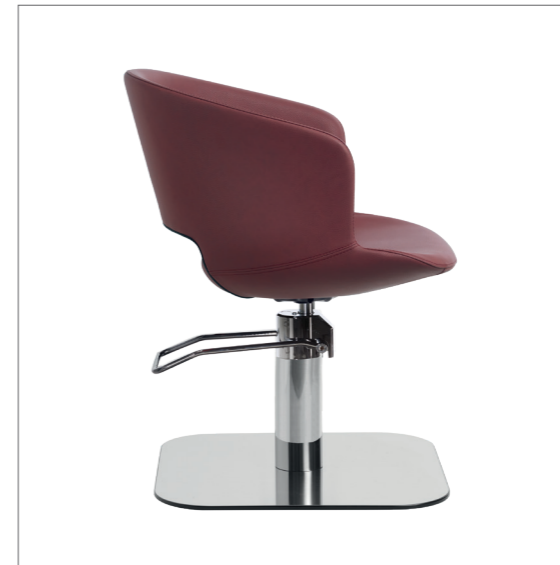

Luca Rossini
MADE IN ITALY

SALON FURNITURE, MADE IN ITALY

Luca Rossini
MADE IN ITALY

2026
COLLECTION

ELENA

COLORI IN FOTO:
COLOURS IN PHOTO:
SAGE GREEN N6
MULBERRY N4

LR/C354
€789

	POMPA CON FRENO PUMP WITH BRAKE	POMPA CON FRENO E BASE NERA PUMP WITH BRAKE AND BLACK BASE
	LR/C354 €789	LR/C354N €819
	LR/C354/R €859	LR/C354/RN €889
	LR/C354/S €859	LR/C354/SN €889

DISPONIBILE IN 44 COLORI / AVAILABLE IN 44 COLOURS

ANDREA

COLORI IN FOTO:
COLOURS IN PHOTO:
PEACOCK BLUE N3
COGNAC N5

LR/C154
€789

	POMPA CON FRENO PUMP WITH BRAKE	POMPA CON FRENO E BASE NERA PUMP WITH BRAKE AND BLACK BASE
★	LR/C154 €789	LR/C154N €819
R	LR/C154/R €859	LR/C154/RN €889
S	LR/C154/S €859	LR/C154/SN €889