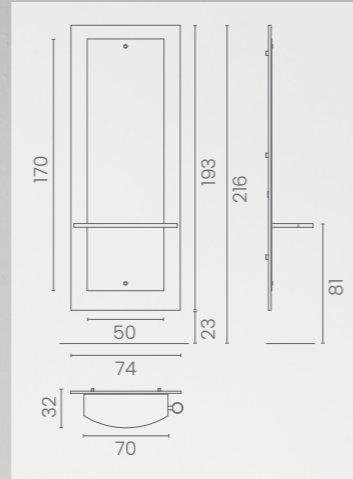

MELODIA

LR/M050-D
€719

DISPONIBILE CON LED
AVAILABLE WITH LED
LR/AC040
€149