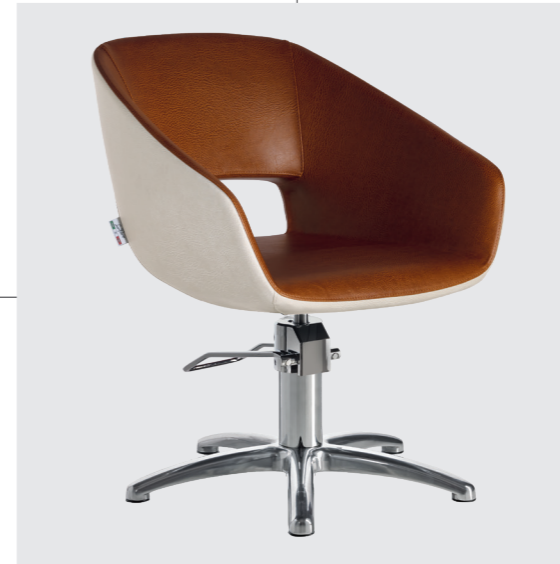

DISPONIBILE IN 44 COLORI / AVAILABLE IN 44 COLOURS

BEA

COLORI IN FOTO:
COLOURS IN PHOTO:
VINTAGE TAN G2
VINTAGE WHITE G3

LR/C904
€859

	POMPA CON FRENO PUMP WITH BRAKE	POMPA CON FRENO E BASE NERA PUMP WITH BRAKE AND BLACK BASE
★	LR/C904 €859	LR/C904N €889
R	LR/C904/R €929	LR/C904/RN €959
S	LR/C904/S €929	LR/C904/SN €959