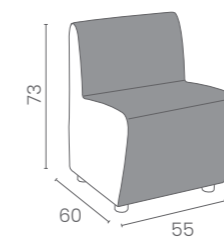

SCALA

LR/RC020
€719

COLORI / COLOURS A ■ B □
DISPONIBILE IN 44 COLORI
AVAILABLE IN 44 COLOURS

COLORI IN FOTO / COLOURS IN PHOTO: MULBERRY N4 - MILK 61