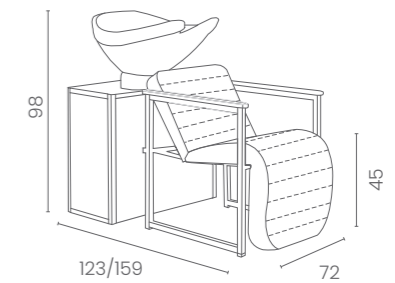

COLORE IN FOTO:
COLOUR IN PHOTO:
TEA 62

LR/BC750
€2.929

LR/BC755
€3.289

DISPONIBILE IN 44 COLORI / AVAILABLE IN 44 COLOURS

ALBA

COLORE IN FOTO:
COLOUR IN PHOTO:
PEACOCK BLUE N3

LR/W081/B
€2.859

	LR/W081/B €2.859	LR/W082/B €2.649
	LR/W081/N €2.999	LR/W082/N €2.789