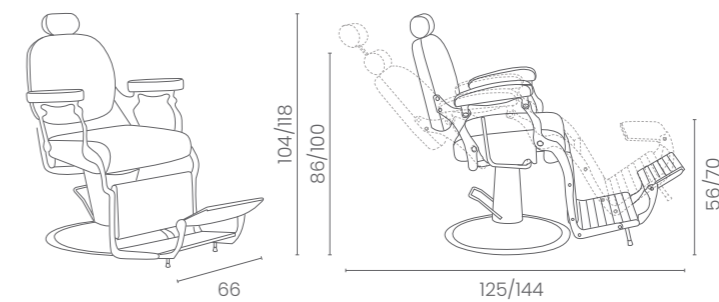

LR/BC755
€3.289