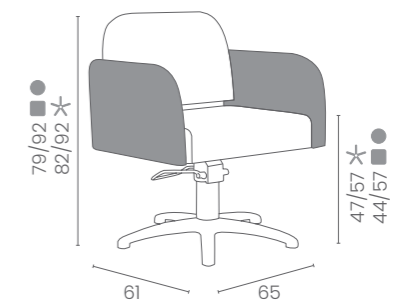

OPERA

COLORI IN FOTO:
COLOURS IN PHOTO:
BEIGE PEARL P4
BLACK PEARL P1

LR/C304

€649

	POMPA CON FRENO PUMP WITH BRAKE
★	LR/C304 €649
R	LR/C304/R €719
S	LR/C304/S €719

	POMPA CON FRENO E BASE NERA PUMP WITH BRAKE AND BLACK BASE
★	LR/C304N €679
RN	LR/C304/RN €749
SN	LR/C304/SN €749