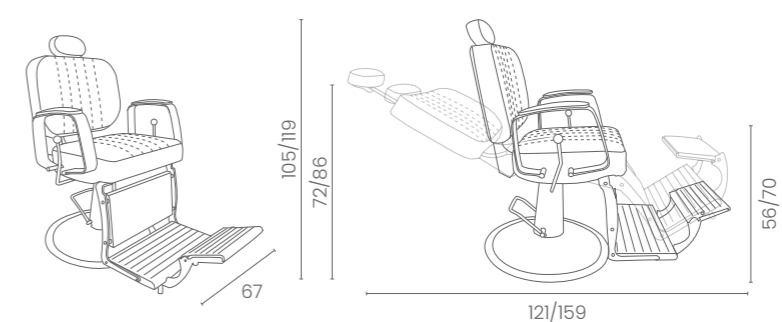

MISTRAL

COLORE IN FOTO:
COLOUR IN PHOTO:
VINTAGE BLACK G1

LR/BC850

€2.929

LR/BC855

€3.289

DISPONIBILE IN 44 COLORI / AVAILABLE IN 44 COLOURS

LEVANTE