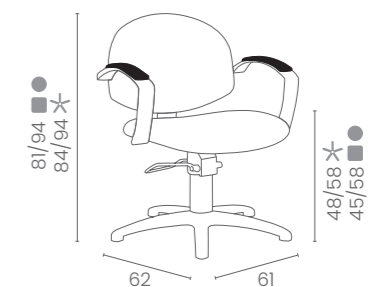

COLORI / COLOURS A ■ B □
DISPONIBILE IN 44 COLORI / AVAILABLE IN 44 COLOURS

TINA

COLORI IN FOTO:
COLOURS IN PHOTO:
MULBERRY N4
SAGE GREEN N6

LR/C254
€719

	POMPA CON FRENO PUMP WITH BRAKE	POMPA CON FRENO E BASE NERA PUMP WITH BRAKE AND BLACK BASE
	LR/C254 €719	LR/C254N €749
	LR/C254/R €789	LR/C254/RN €819
	LR/C254/S €789	LR/C254/SN €819