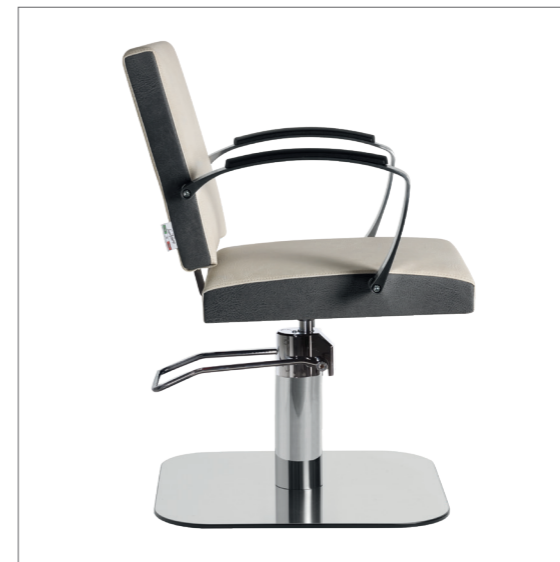

DISPONIBILE IN 44 COLORI / AVAILABLE IN 44 COLOURS

ANDREA

COLORI IN FOTO:
COLOURS IN PHOTO:
PEACOCK BLUE N3
COGNAC N5

LR/C154
€789

	POMPA CON FRENO PUMP WITH BRAKE	POMPA CON FRENO E BASE NERA PUMP WITH BRAKE AND BLACK BASE
★	LR/C154 €789	LR/C154N €819
R	LR/C154/R €859	LR/C154/RN €889
S	LR/C154/S €859	LR/C154/SN €889

DISPONIBILE IN 44 COLORI / AVAILABLE IN 44 COLOURS

AURORA

COLORI IN FOTO:
COLOURS IN PHOTO:
PEACOCK BLUE N3
MILK 61

LR/C704
€859

	POMPA CON FRENO PUMP WITH BRAKE	POMPA CON FRENO E BASE NERA PUMP WITH BRAKE AND BLACK BASE
★	LR/C704 €859	LR/C704N €889
R	LR/C704/R €929	LR/C704/RN €959
S	LR/C704/S €929	LR/C704/SN €959

COLORI / COLOURS A ■ B □
DISPONIBILE IN 44 COLORI / AVAILABLE IN 44 COLOURS

DIVA

COLORI IN FOTO:
COLOURS IN PHOTO:
VINTAGE WHITE G3
VINTAGE GREY K1

LR/C804
€719

	POMPA CON FRENO PUMP WITH BRAKE		POMPA CON FRENO E BASE NERA PUMP WITH BRAKE AND BLACK BASE
★	LR/C804 €719	★	LR/C804N €749
R	LR/C804/R €789	RN	LR/C804/RN €819
S	LR/C804/S €789	SN	LR/C804/SN €819