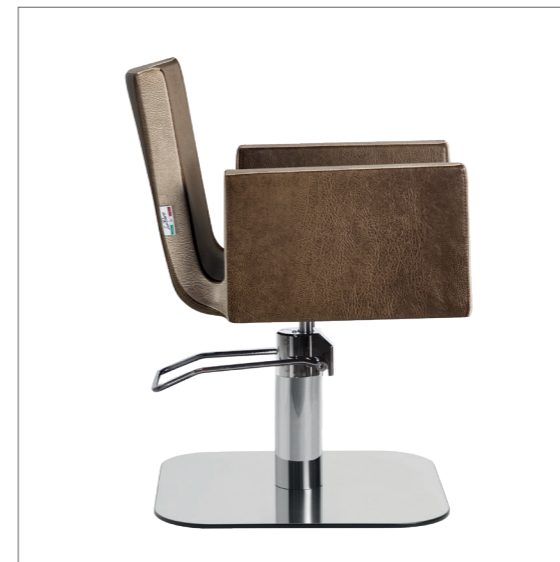

LR/C404
€859