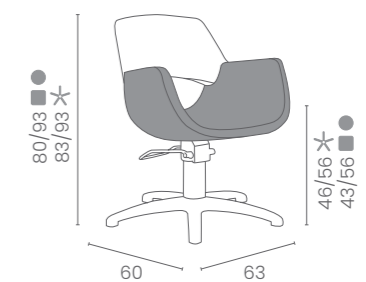

POMPA CON FRENO PUMP WITH BRAKE
	LR/C504 €859
	LR/C504/R €929
	LR/C504/S €929

	POMPA CON FRENO E BASE NERA PUMP WITH BRAKE AND BLACK BASE
	LR/C504N €889
	LR/C504/RN €959
	LR/C504/SN €959