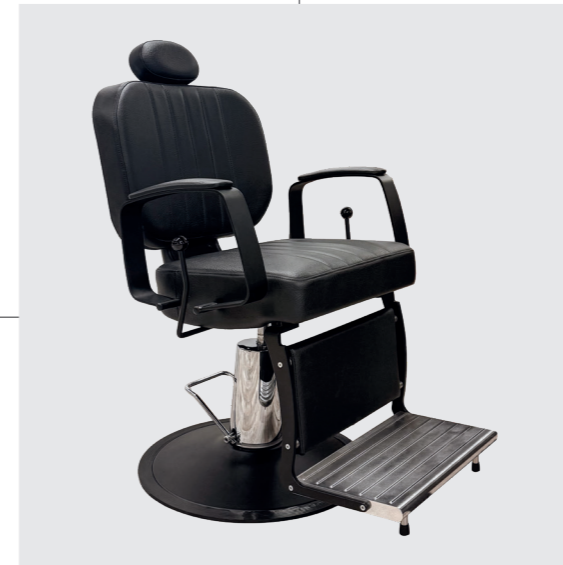

LR/M010-B
€719

DISPONIBILE CON LED
 AVAILABLE WITH LED
 LR/AC040
€149

FIGARO

COLORI IN FOTO:
COLOURS IN PHOTO:
VINTAGE ASH G4
VINTAGE BLACK G1

LR/BC650

€1.719

COLORI / COLOURS A ■ B □

DISPONIBILE IN 44 COLORI / AVAILABLE IN 44 COLOURS

MISTRAL

COLORE IN FOTO:
COLOUR IN PHOTO:
VINTAGE BLACK G1

LR/BC850

€2.929

LR/BC855

€3.289

DISPONIBILE IN 44 COLORI / AVAILABLE IN 44 COLOURS

LEVANTE