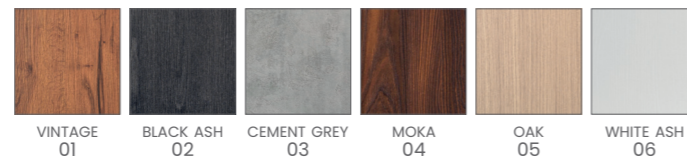

OPERA

COLORI IN FOTO:
COLOURS IN PHOTO:
BEIGE PEARL P4
BLACK PEARL P1

LR/C304

€649

	POMPA CON FRENO PUMP WITH BRAKE
★	LR/C304 €649
R	LR/C304/R €719
S	LR/C304/S €719

	POMPA CON FRENO E BASE NERA PUMP WITH BRAKE AND BLACK BASE
★	LR/C304N €679
RN	LR/C304/RN €749
SN	LR/C304/SN €749

COLORI / COLOURS A ■ B □

DISPONIBILE IN 44 COLORI / AVAILABLE IN 44 COLOURS

GIOVE

LR/M110
€789

DISPONIBILE CON LED
 AVAILABLE WITH LED
LR/AC110
€149

RIPIANI DISPONIBILI NEI MATERIALI
 SHELVES AVAILABLE IN THE MATERIALS