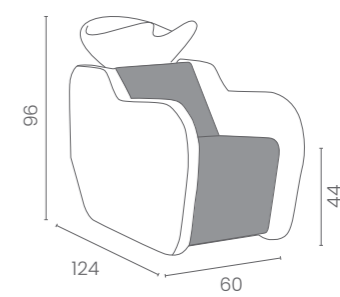

COLORI / COLOURS A ■ B □
DISPONIBILE IN 44 COLORI / AVAILABLE IN 44 COLOURS

GILDA

COLORE IN FOTO:
COLOUR IN PHOTO:
SAGE GREEN N6