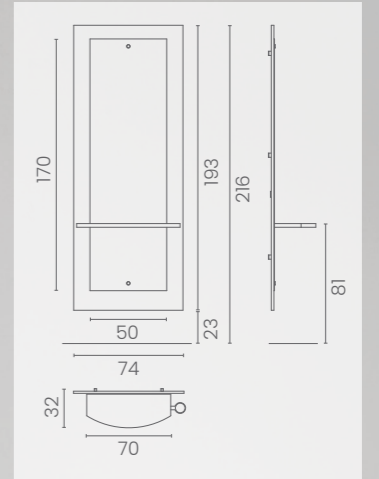

MELODIA

LR/M010-B
€719

DISPONIBILE CON LED
AVAILABLE WITH LED
LR/AC040
€149