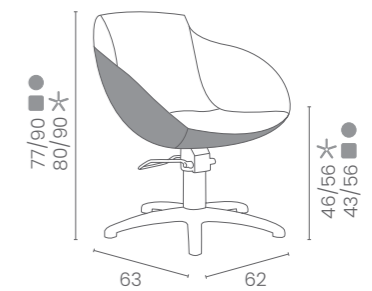

DISPONIBILE IN 44 COLORI / AVAILABLE IN 44 COLOURS

AURORA

COLORI IN FOTO:
COLOURS IN PHOTO:
PEACOCK BLUE N3
MILK 61

LR/C704
€859

	POMPA CON FRENO PUMP WITH BRAKE	POMPA CON FRENO E BASE NERA PUMP WITH BRAKE AND BLACK BASE
★	LR/C704 €859	LR/C704N €889
R	LR/C704/R €929	LR/C704/RN €959
S	LR/C704/S €929	LR/C704/SN €959