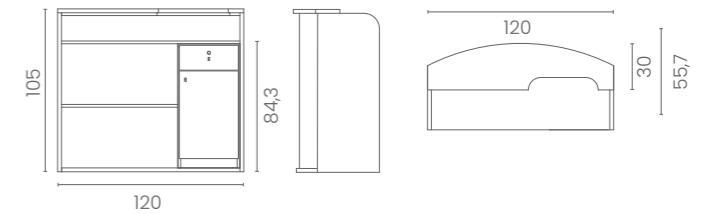

AIDA

COLORE IN FOTO:
COLOUR IN PHOTO:
VINTAGE TAN G2

PANELLO TAPPEZZATO
DISPONIBILE IN 44 COLORI
UPHOLSTERED PANEL
AVAILABLE IN 44 COLOURS

L 60 x W 30 CM

44
CON PANNELLO E LED
WITH PANEL AND LED

41
CON PANNELLO
WITH PANEL

VERONA

LR/RD040
€1.719

COLORE IN FOTO:
COLOUR IN PHOTO:
VINTAGE ASH G4

FRONTALE TAPPEZZATO
DISPONIBILE IN 44 COLORI
UPHOLSTERED PANEL
AVAILABLE IN 44
COLOURS

ARENA

LR/RD030
€1.359

COLORE IN FOTO:
COLOUR IN PHOTO:
VINTAGE WHITE G3

FRONTALE TAPPEZZATO
DISPONIBILE IN 44 COLORI
UPHOLSTERED PANEL
AVAILABLE IN 44
COLOURS

SCALA

LR/RC020
€719

COLORI / COLOURS A ■ B □
DISPONIBILE IN 44 COLORI
AVAILABLE IN 44 COLOURS

COLORI IN FOTO / COLOURS IN PHOTO: MULBERRY N4 - MILK 61

PICCOLO

LR/S030
€719

COLORI / COLOURS A ■ B □
DISPONIBILE IN 44 COLORI
AVAILABLE IN 44 COLOURS

COLORI IN FOTO / COLOURS IN PHOTO: MILK 61 - YELLOW PEARL P7