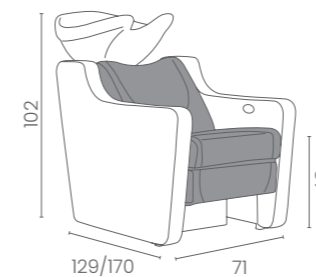

COLORI / COLOURS A ■ B □
DISPONIBILE IN 44 COLORI / AVAILABLE IN 44 COLOURS