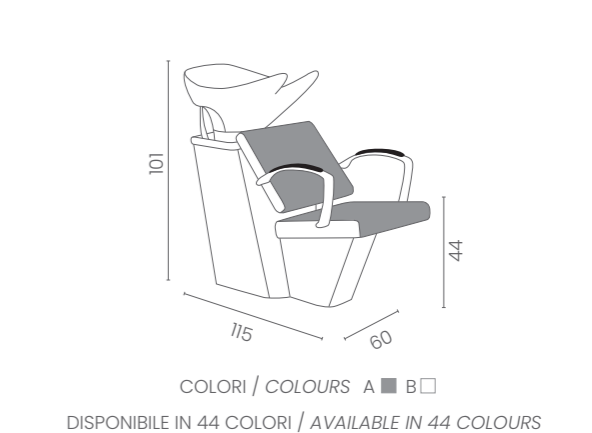

LR/W030/B €1.579
	LR/W030/N €1.709