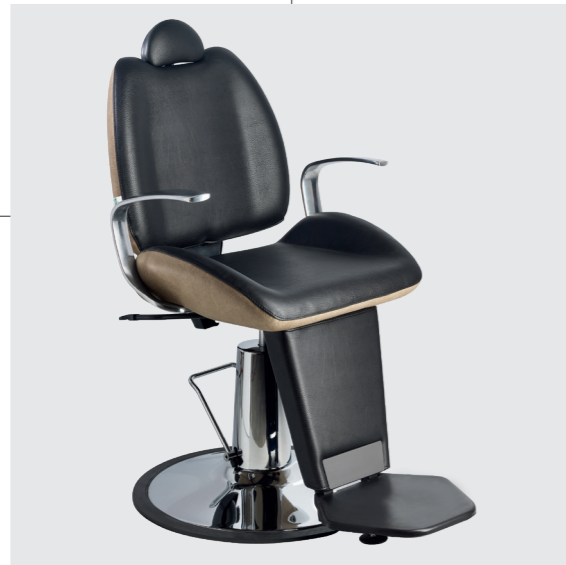

LR/M010-B
€719

DISPONIBILE CON LED
 AVAILABLE WITH LED
 LR/AC040
€149

FIGARO

COLORI IN FOTO:
COLOURS IN PHOTO:
VINTAGE ASH G4
VINTAGE BLACK G1

LR/BC650

€1.719

COLORI / COLOURS A ■ B □

DISPONIBILE IN 44 COLORI / AVAILABLE IN 44 COLOURS

MISTRAL

COLORE IN FOTO:
COLOUR IN PHOTO:
VINTAGE BLACK G1

LR/BC850

€2.929

LR/BC855

€3.289

DISPONIBILE IN 44 COLORI / AVAILABLE IN 44 COLOURS

LEVANTE