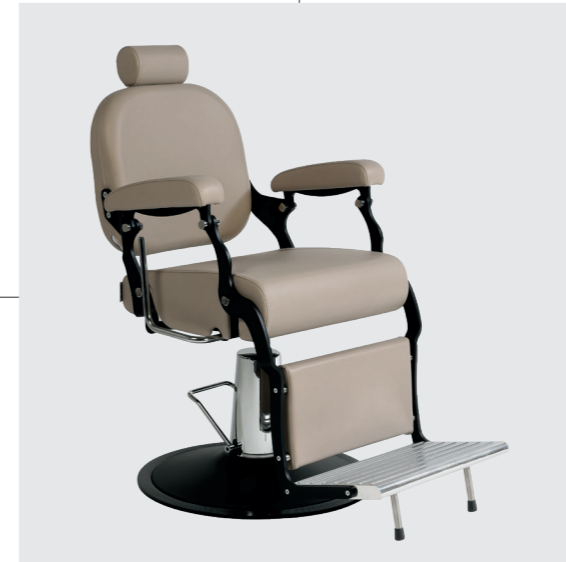

LR/M010-B
€719

DISPONIBILE CON LED
 AVAILABLE WITH LED
 LR/AC040
€149

FIGARO

COLORI IN FOTO:
COLOURS IN PHOTO:
VINTAGE ASH G4
VINTAGE BLACK G1

LR/BC650

€1.719

COLORI / COLOURS A ■ B □

DISPONIBILE IN 44 COLORI / AVAILABLE IN 44 COLOURS

MISTRAL

COLORE IN FOTO:
COLOUR IN PHOTO:
VINTAGE BLACK G1

LR/BC850

€2.929

LR/BC855

€3.289

DISPONIBILE IN 44 COLORI / AVAILABLE IN 44 COLOURS

LEVANTE

COLORE IN FOTO:
COLOUR IN PHOTO:
TEA 62

LR/BC750
€2.929

LR/BC755
€3.289

DISPONIBILE IN 44 COLORI / AVAILABLE IN 44 COLOURS

ALBA

COLORE IN FOTO:
COLOUR IN PHOTO:
PEACOCK BLUE N3

LR/W081/B
€2.859

	LR/W081/B €2.859	LR/W082/B €2.649
	LR/W081/N €2.999	LR/W082/N €2.789