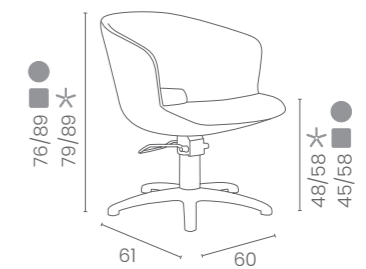

Luca Rossini
MADE IN ITALY

SALON FURNITURE, MADE IN ITALY

Luca Rossini
MADE IN ITALY

2026
COLLECTION

ELENA

COLORI IN FOTO:
COLOURS IN PHOTO:
SAGE GREEN N6
MULBERRY N4

LR/C354
€789

	POMPA CON FRENO PUMP WITH BRAKE	POMPA CON FRENO E BASE NERA PUMP WITH BRAKE AND BLACK BASE
	LR/C354 €789	LR/C354N €819
	LR/C354/R €859	LR/C354/RN €889
	LR/C354/S €859	LR/C354/SN €889