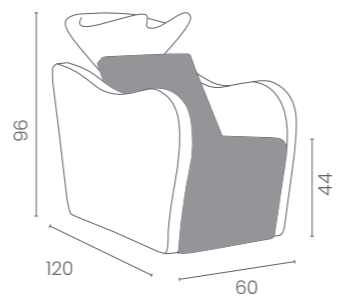

COLORI / COLOURS A ■ B □
DISPONIBILE IN 44 COLORI / AVAILABLE IN 44 COLOURS

LR/W092/B
€1.859