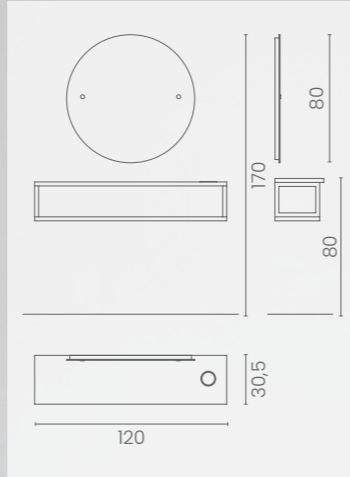

GIOVE

LR/M110
€789

DISPONIBILE CON LED
AVAILABLE WITH LED
LR/AC110
€149

RIPIANI DISPONIBILI NEI MATERIALI
SHELVES AVAILABLE IN THE MATERIALS