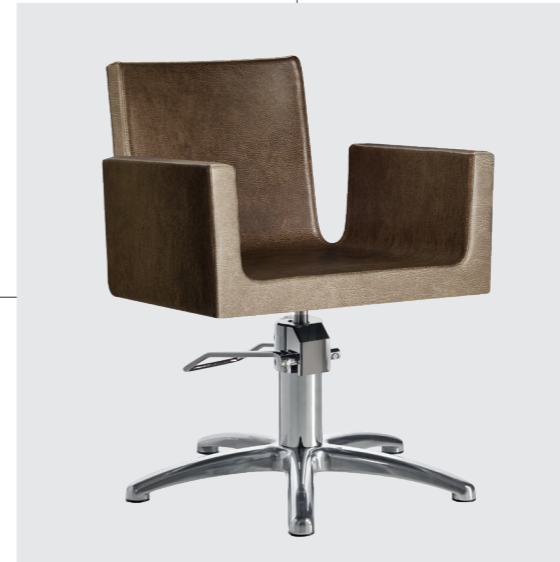

LR/C404
€859