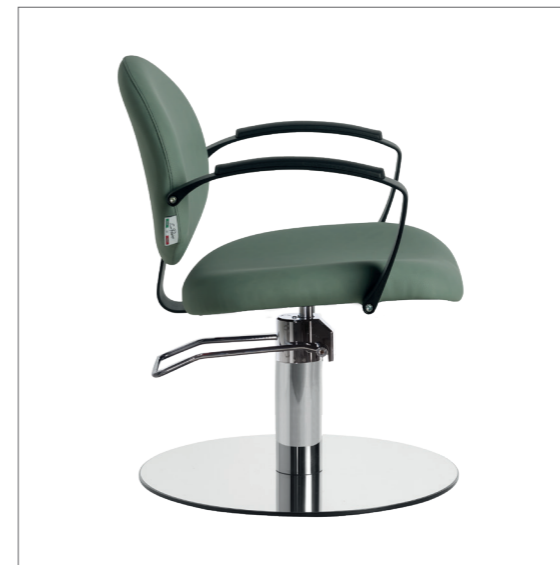

LR/C254
€719