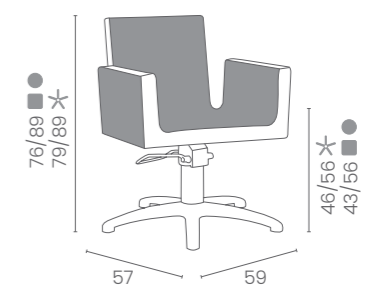

POMPA CON FRENO PUMP WITH BRAKE
★	LR/C404 €859
R	LR/C404/R €929
S	LR/C404/S €929

	POMPA CON FRENO E BASE NERA PUMP WITH BRAKE AND BLACK BASE
★	LR/C404N €889
RN	LR/C404/RN €959
SN	LR/C404/SN €959