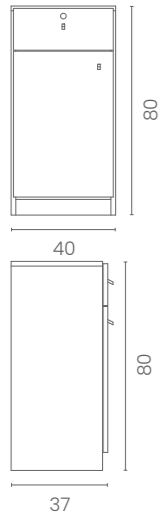

PICCOLO

LR/S030
€719

COLORI / COLOURS A ■ B □
DISPONIBILE IN 44 COLORI
AVAILABLE IN 44 COLOURS

COLORI IN FOTO / COLOURS IN PHOTO: MILK 61 - YELLOW PEARL P7

CARPI

LR/MC010
LR/MC015
€429

LR/MC010

LR/MC015

H: 64 / 84

ROMEO+
LR/S025
€289

H: 64 / 84

SELLA
LR/S040
€429

H: 60 / 86

OTELLO
LR/S010
€229

H: 64 / 84

ROMEO
LR/S020
€169