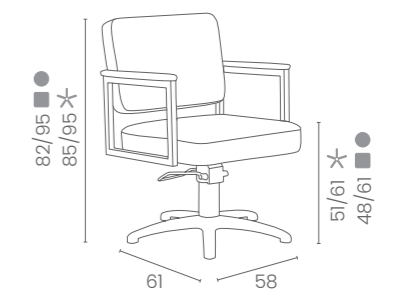

DISPONIBILE IN 44 COLORI / AVAILABLE IN 44 COLOURS

ANDREA

COLORI IN FOTO:
COLOURS IN PHOTO:
PEACOCK BLUE N3
COGNAC N5

LR/C154
€789

	POMPA CON FRENO PUMP WITH BRAKE	POMPA CON FRENO E BASE NERA PUMP WITH BRAKE AND BLACK BASE
★	LR/C154 €789	LR/C154N €819
R	LR/C154/R €859	LR/C154/RN €889
S	LR/C154/S €859	LR/C154/SN €889