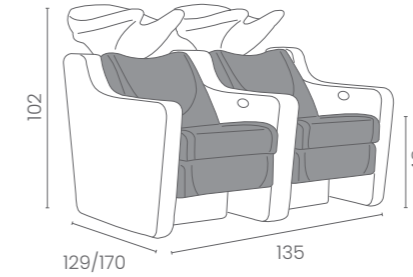

COLORI / COLOURS A ■ B □
DISPONIBILE IN 44 COLORI / AVAILABLE IN 44 COLOURS