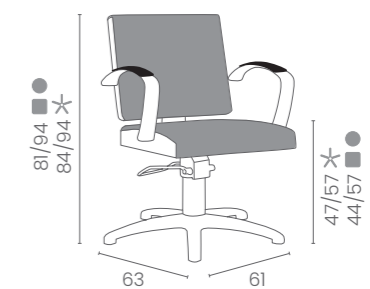

COLORI / COLOURS A ■ B □
DISPONIBILE IN 44 COLORI / AVAILABLE IN 44 COLOURS

DIVA

COLORI IN FOTO:
COLOURS IN PHOTO:
VINTAGE WHITE G3
VINTAGE GREY K1

LR/C804
€719

	POMPA CON FRENO PUMP WITH BRAKE		POMPA CON FRENO E BASE NERA PUMP WITH BRAKE AND BLACK BASE
★	LR/C804 €719	★	LR/C804N €749
R	LR/C804/R €789	RN	LR/C804/RN €819
S	LR/C804/S €789	SN	LR/C804/SN €819