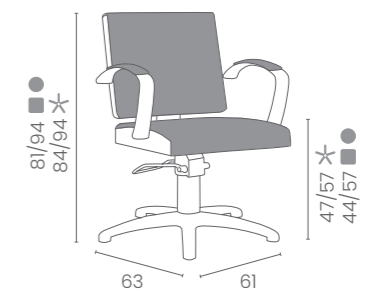

COLORI / COLOURS A ■ B □
DISPONIBILE IN 44 COLORI / AVAILABLE IN 44 COLOURS

DIVA+

COLORI IN FOTO:
COLOURS IN PHOTO:
YELLOW PEARL P7
DARK GREY G6

LR/C854
€759

	POMPA CON FRENO PUMP WITH BRAKE	POMPA CON FRENO E BASE NERA PUMP WITH BRAKE AND BLACK BASE
★	LR/C854 €759	LR/C854N €789
R	LR/C854/R €829	LR/C854/RN €859
S	LR/C854/S €829	LR/C854/SN €859